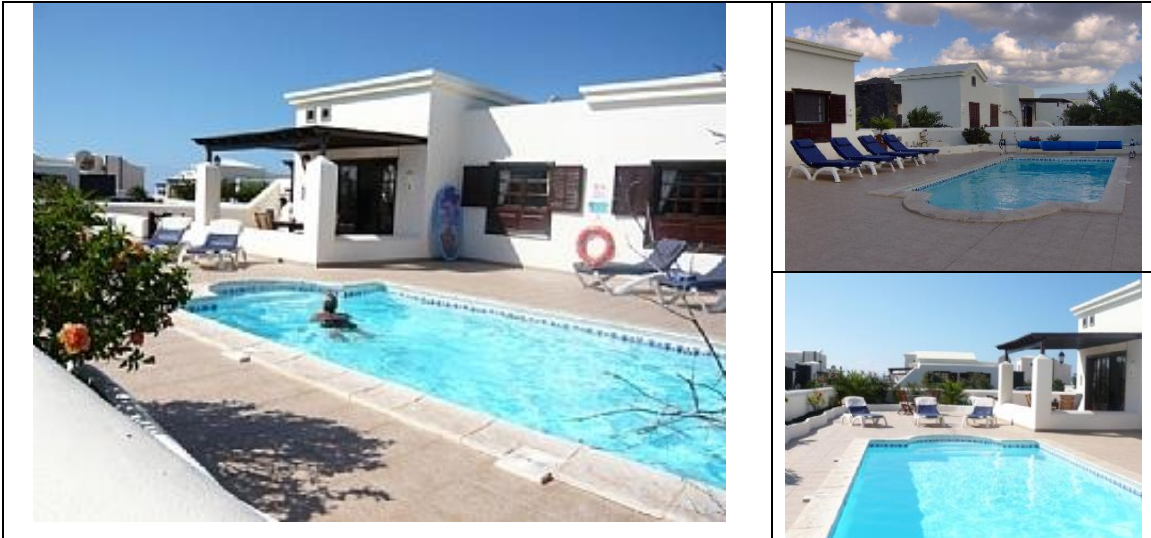

### Luxury detached villa. 2 bedrooms, 2 bathrooms, Sleeps 5.

Located on Phase 2 of Faro Park, within a few minutes walk to local pavement bars and restaurants, we have Villa Vista.

The Al-Fresco dining area to the side of the villa has been re-fitted with modern flooring, a comfortable dining table and chairs and has french doors to the terrace, which can be open or closed. There is also a canarian BBQ closeby.

The 8m x 4m pool (pictured above) is electrically heated and has roman steps to one end to aid easy access. Step inside and the villa has a cool feel throughout with marbled floors and a high domed ceiling. In the Lounge there is a suite, side table with lamps, coffee table, TV Unit and wall mounted lamps. Entertainment comes in the form of a 42" flatscren TV which gets UK TV Channels (ITV & BBC Channels), DVD and CD Player. Internet access is also available at this Villa.

### Summary of Facilities

Property type :	Detached 2 Bed Villa – Self Catering
Location :	Faro Park – Phase 2
Theme(s) :	Quiet, Private, Romantic, Family oriented
Pool :	Private, Electrically Heated / Separate Communal Pool Nearby
General :	Linen & Towels provided
Kitchen :	Dish washer, Fridge / Freezer, Grill, Hob, Oven, Washing machine etc
Living room :	Seating for 6 people
Dining :	Seating for up to 6 people (in separate Al-Fresco area)
Bathrooms :	2 Bathroom/Toilets (1 Walk-in shower ; 1 Bath / Shower)
Bedrooms :	2 – 1 x Double + 2 x Twin
Entertainment :	TV / Satellite (ITV / BBC Channels) ; DVD ; Internet Access
Outside :	BBQ, Garden, Parking, Terrace, Patio furniture
Suitability :	Holiday & Long term renters welcome – Sorry, no pets
Local Activities :	Cycling, Diving, Fishing, Golf, Mountain Biking, Paragliding, Sailing, Surfing, Swimming, Tennis, Walking, Water skiing, Wind surfing